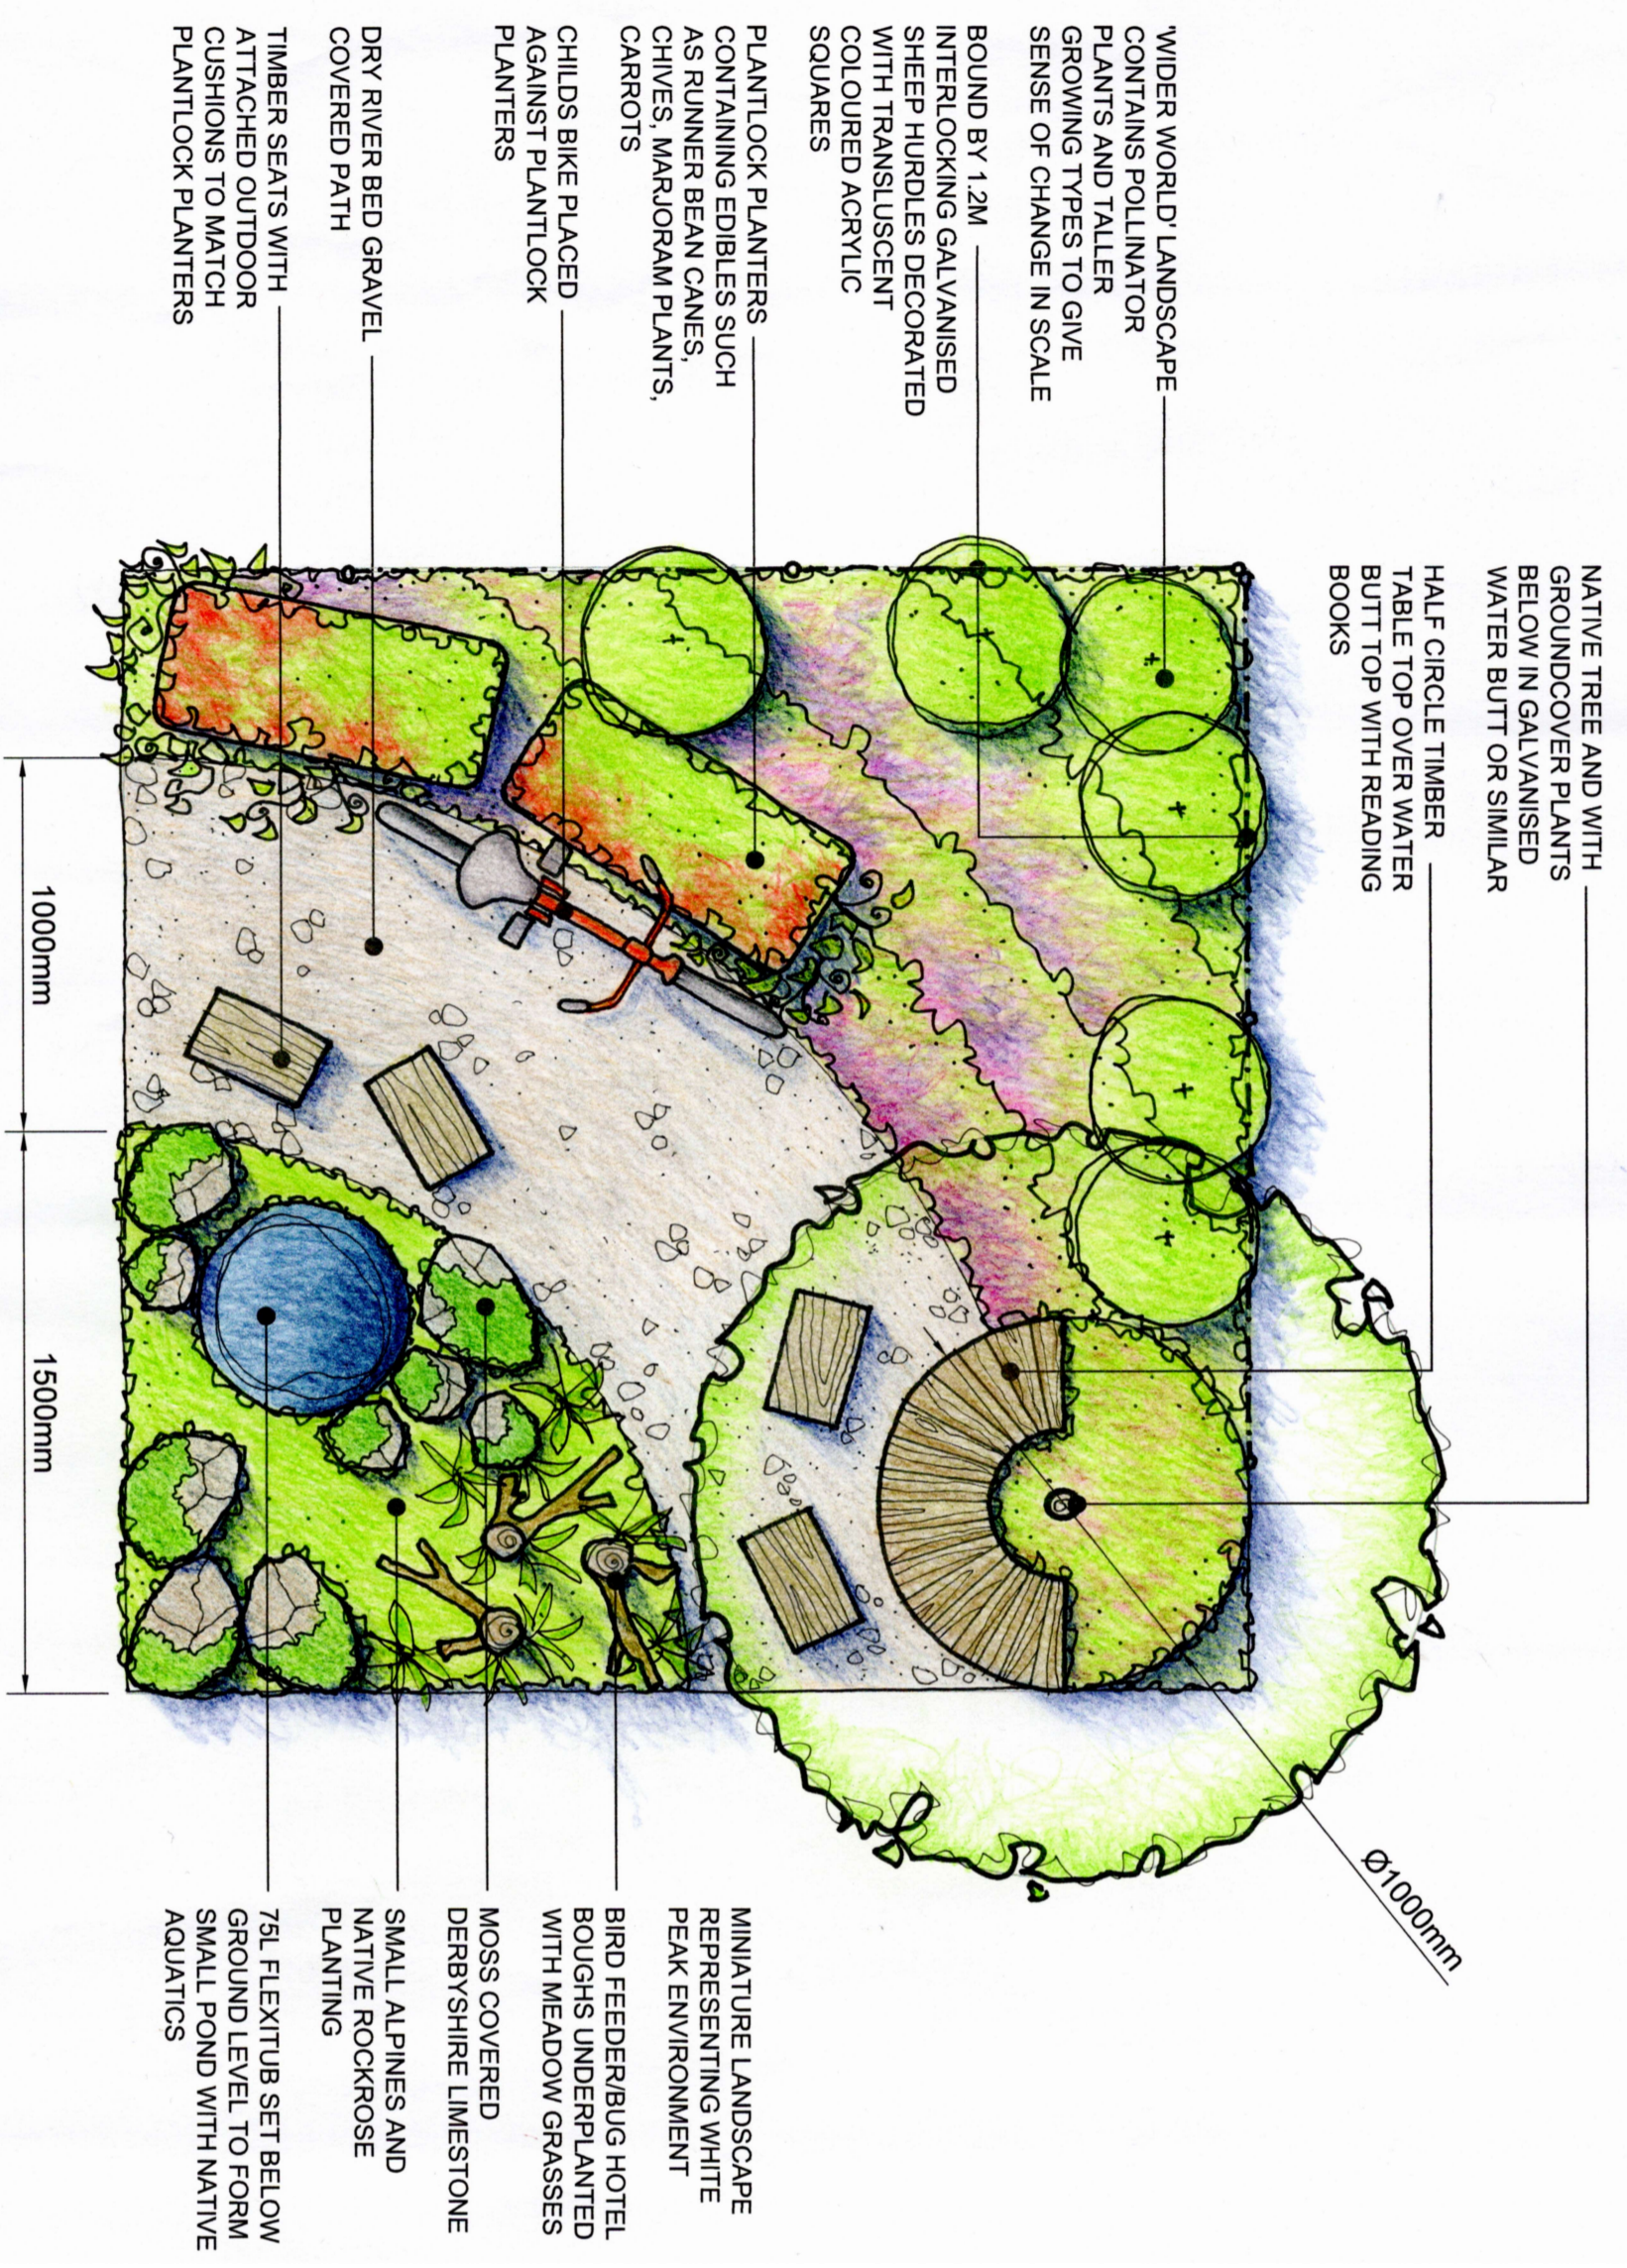

NOT FOR CONSTRUCTION  
 Do not scale from this drawing. Spacecraft Garden Design Ltd must be notified immediately should any discrepancies be found. The contractor must check all dimensions on site before construction or ordering of materials.

RHS TATTON LITTON SCHOOL EXHIBIT
PROPOSALS PLAN
DRAWING NO. LS-001 REV. -
FOR APPROVAL 18.04.2023
SCALE 1:20 @ A3